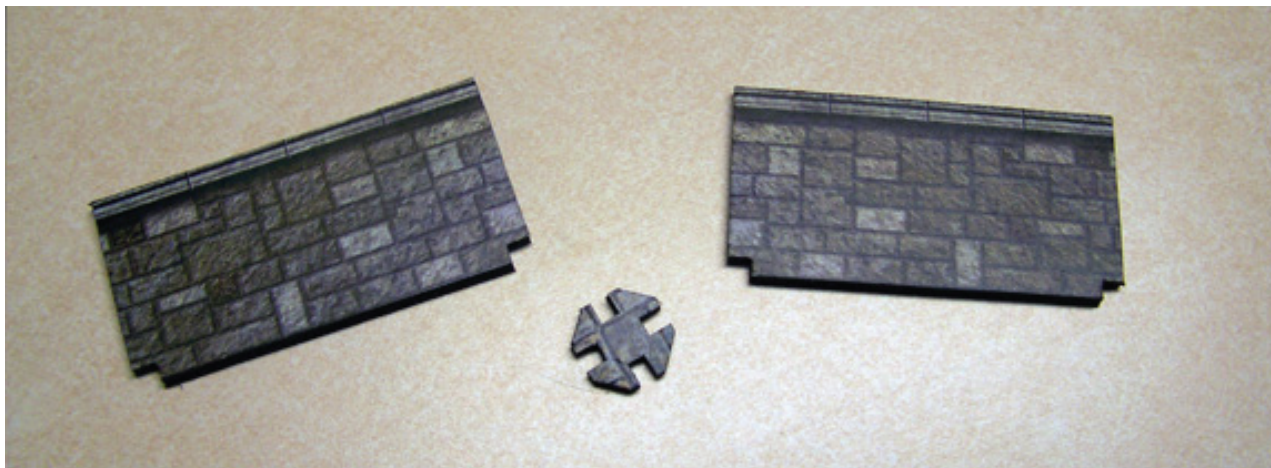

Slot Dungeon Beta Test: All pieces are mounted on foamcore. See thread in the NEWS section on the FDG forums for more info. [www.fatdragongames.com](http://www.fatdragongames.com)

**FAT DRAGON GAMES**

FAT DRAGON GAMES

Copyright ©2009 Fat Dragon Games™  
All rights reserved  
www.fatdragongames.com

— Cut solid lines

- - - Score/fold dotted lines

▶ - - - ◀ Score/fold on reverse side

X Cut out

☾ Glue this area

PLEASE DO NOT SHARE FILES!  
Piracy kills small businesses like FDG.  
Help us keep our doors open and  
making new models for you!

SLOT-DUNGEON LINK TEST

©2009 Fat Dragon Games

FAT DRAGON GAMES

Copyright ©2009 Fat Dragon Games™  
All rights reserved  
www.fatdragongames.com

— Cut solid lines

- - - Score/fold dotted lines

▶ - - - ◀ Score/fold on reverse side