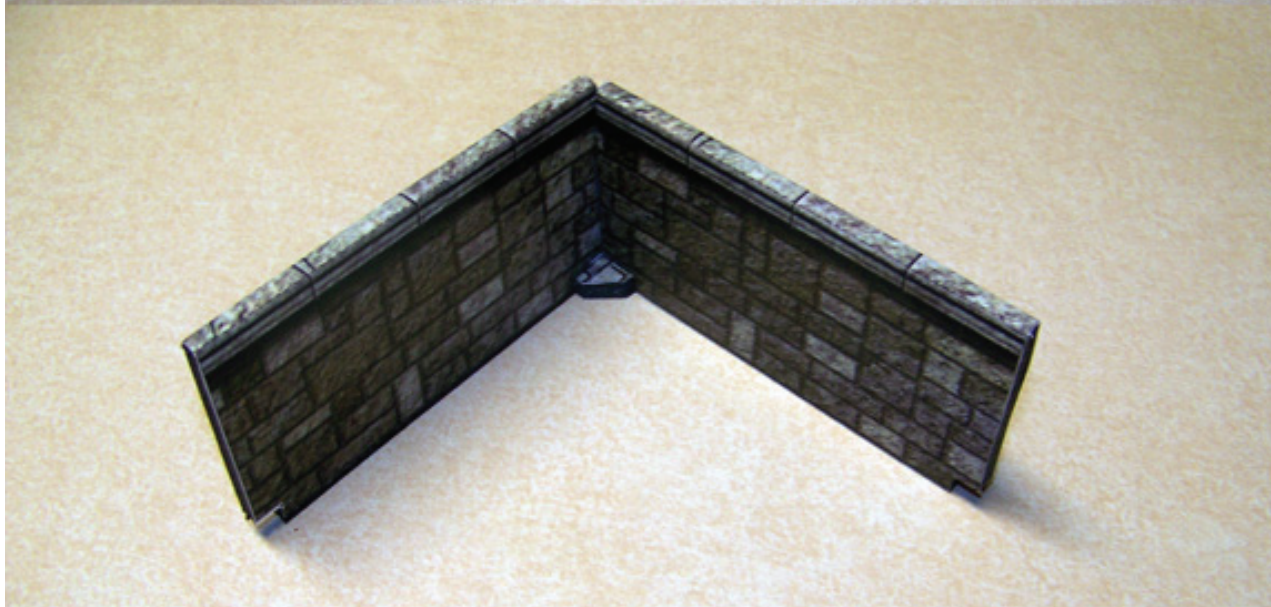

Slot Dungeon Beta Test: All pieces are mounted on foamcore. See thread in the NEWS section on the FDG forums for more info. [www.fatdragongames.com](http://www.fatdragongames.com)

**FAT DRAGON GAMES**

FAT DRAGON GAMES

Copyright ©2009 Fat Dragon Games™  
All rights reserved  
www.fatdragongames.com

— Cut solid lines

- - - Score/fold dotted lines

▶ - - - ◀ Score/fold on reverse side

X Cut out

☾ Glue this area

PLEASE DO NOT SHARE FILES!  
Piracy kills small businesses like FDG.  
Help us keep our doors open and  
making new models for you!